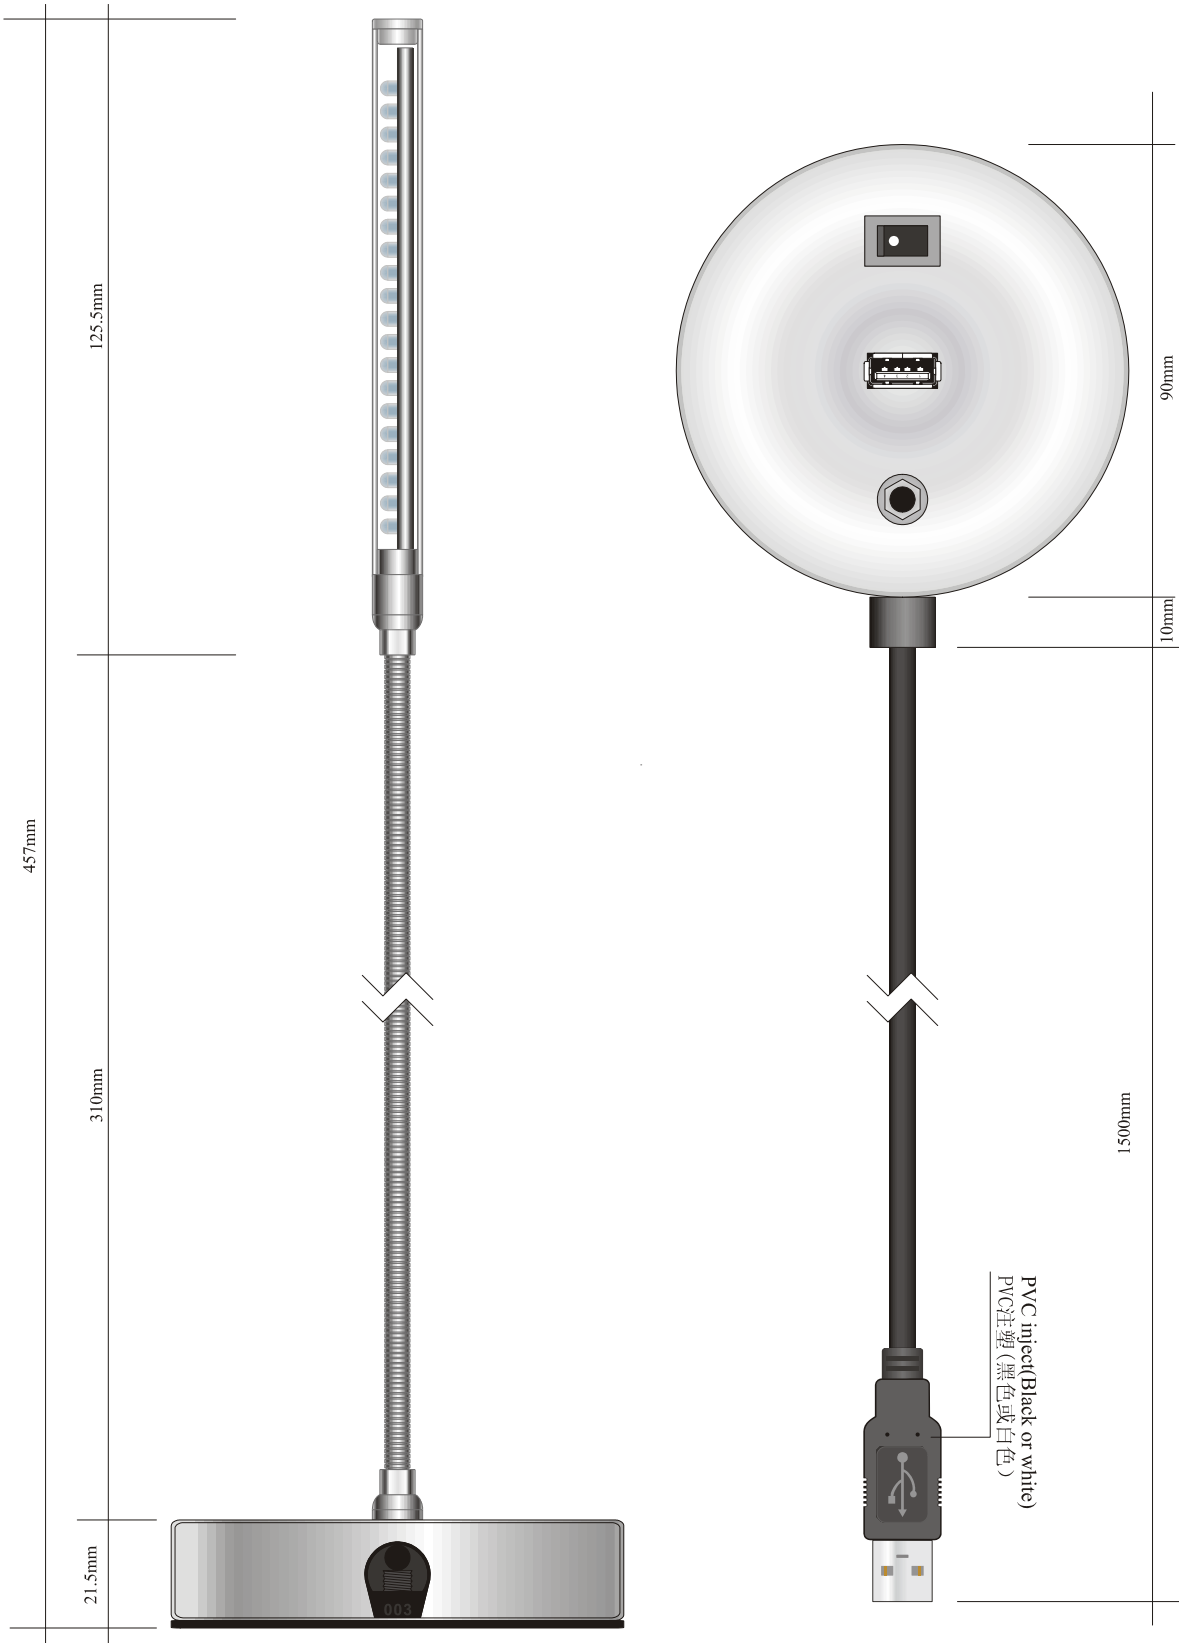

Material and Size

UE-TL120 SIZE

WanTeng Electronic Technology Co.,Ltd

Website: <http://www.wantong3w.com>
E-mail: sales@wantong3w.com
Address: FL.2 B Tower,Wenzhou Hi-tech industry Park, WENZHOU,CHINA.
TEL: +86-577-86581061, 86581062 FAX: +86-577-86581063
CONECT: MR ZHANG

Copyright 2007, WanTeng Electronic Technology Co.,Ltd
Printed in China 04/2007

Manual Part No.

EN220-070417

RECYCLABLE
Made in China