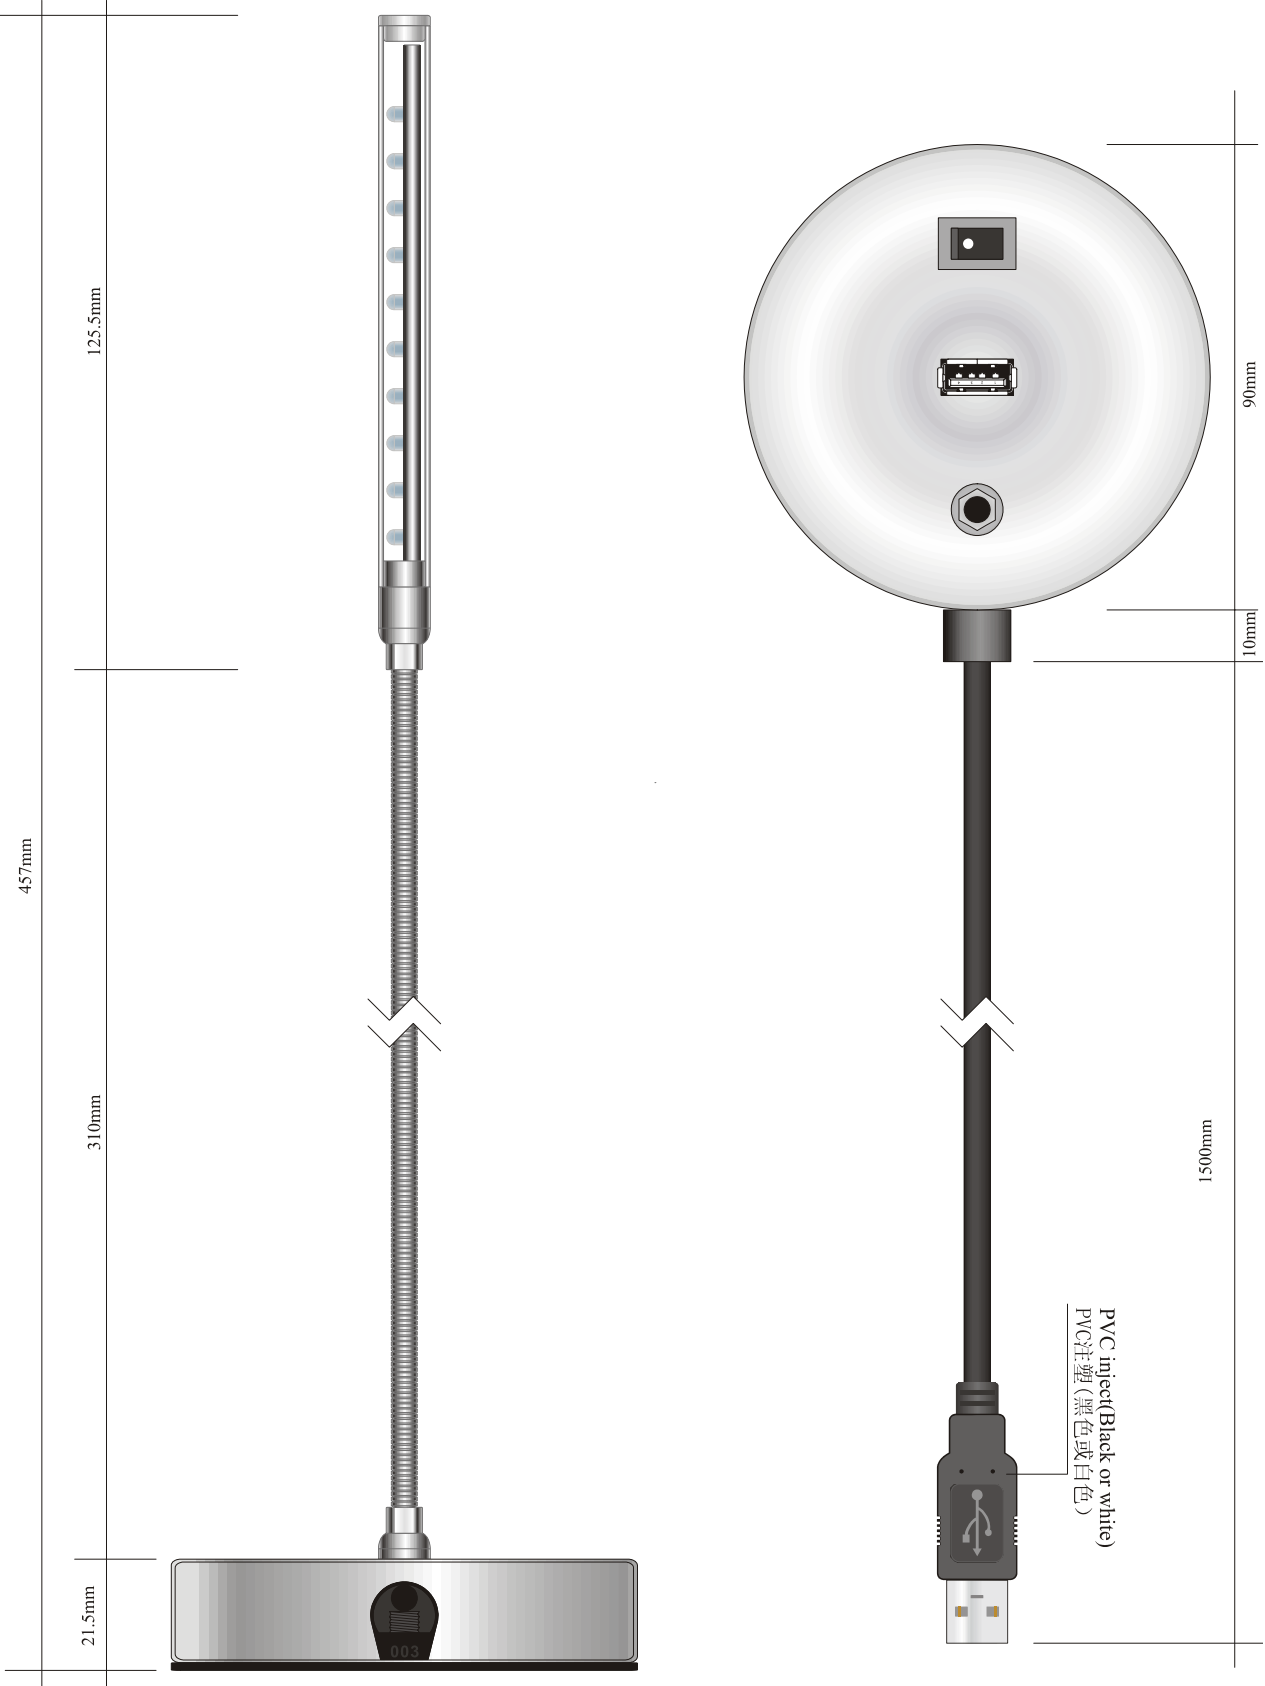

Material and Size

UE-TL100 & UE-TL120 SIZE

WanTeng Electronic Technology Co.,Ltd

Website: <http://www.wantong3w.com>
E-mail: sales@wantong3w.com
Address: FL.2 B Tower, Wenzhou Hi-tech industry Park, WENZHOU, CHINA.
TEL: +86-577-86581061, 86581062 FAX: +86-577-86581063
CONECT: MR ZHANG

Copyright 2007, WanTeng Electronic Technology Co.,Ltd
Printed in China 04/2007

Manual Part No.

EN250-070416

RECYCLABLE
Made in China